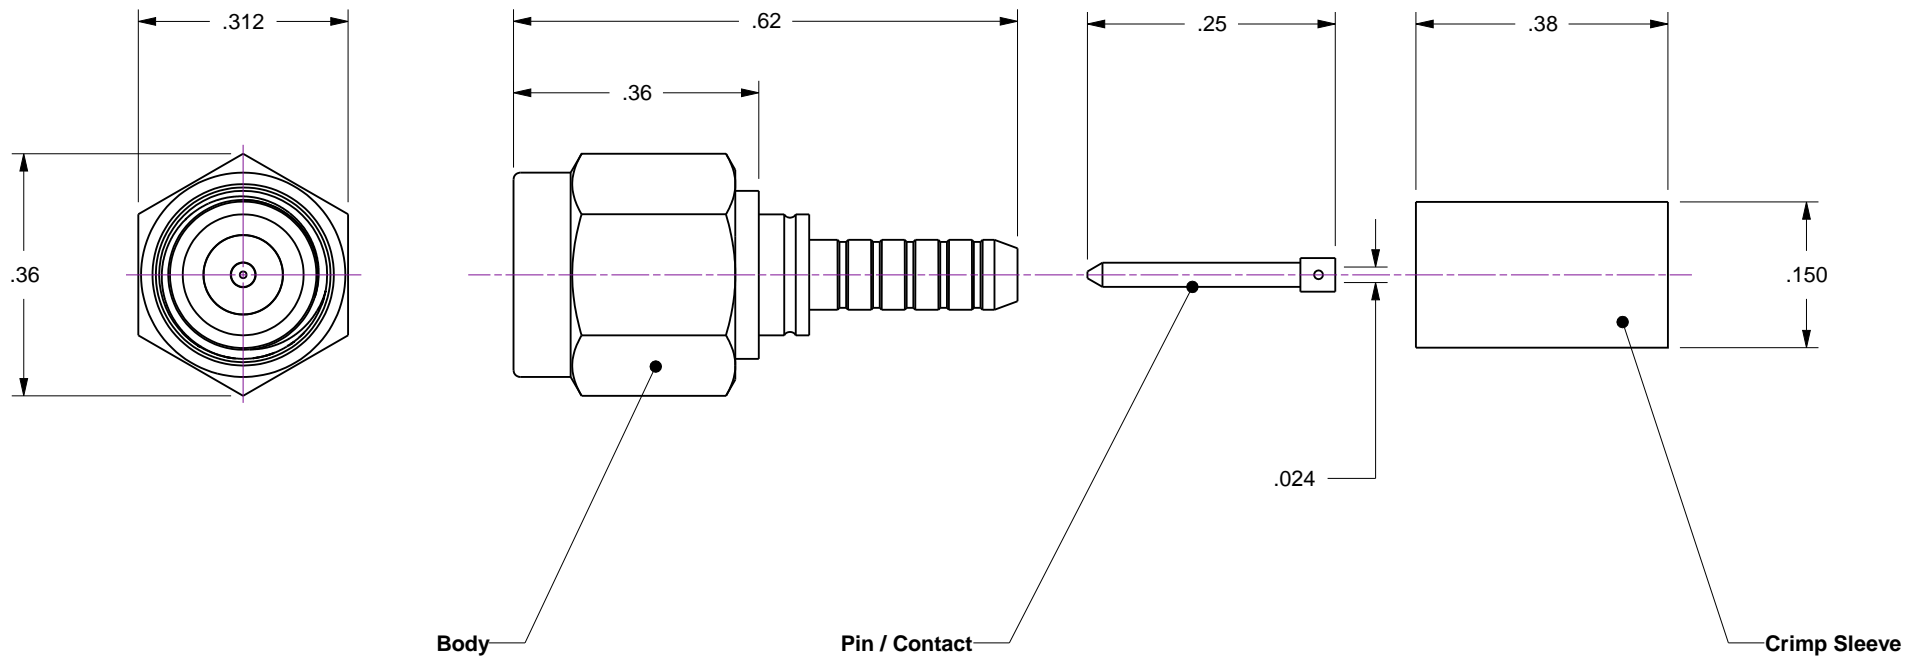

Notes

- 1. Use with AG Kapton insulated coaxial cable, Part No. 100720
- 2. Download detailed connector wiring instructions (A111027) from our website

Rev	Description	Date	Approved
A	Initial Release		

Accu-Glass Products Inc.
 25047 Anza Drive
 Valencia, CA 91355
 T 818-365-4215
 F 818-365-7074
 www.accuglassproducts.com

Material	
Tolerances, unless otherwise specified	
.X ± .030	Angles ± 0.5°
.XX ± .010	Finish 63Ra
.XXX ± .005	

Title			
SMA / Coaxial Male Connector / UHV Service			
Drawn by	Ligeti	No.	Rev.
Date	13/05/06	111027	A
Approved			Sheet