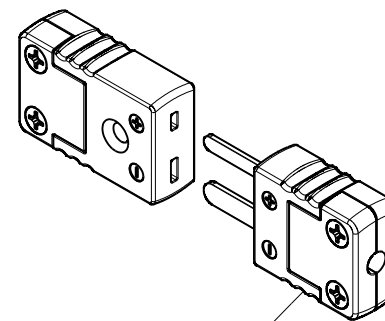

Notes

- 1. Type-K (Chromel / Alumel), Miniature female thermocouple cable connector
- 2. Glass-filled thermoset Polymer (air-service only)
- 3. Mates with Type-K Male miniature connector part number 112153 (sold separately)
- 4. Color : Yellow (ANSI standard for Type-K TC)

Rev	Description	Date

Optional
Miniature Male Connector
112153 (sold separately)

Clearance Hole for #4-40 Flat Head Screw

Accu-Glass Products Inc.
25047 Anza Drive
Valencia, CA 91355
T 818-365-4215
F 818-365-7074
www.accuglassproducts.com

Material See Individual Components	
Tolerances, unless otherwise specified	
.X ± .030	Angles ± 0.5°
.XX ± .010	Finish 63Ra
.XXX ± .005	

Title Type-K TC Miniature Connector / KAIR-MINI-F			
Drawn by Date	Ligeti 2018/02/08	No. 112152	Rev. A
Approved		Sheet	