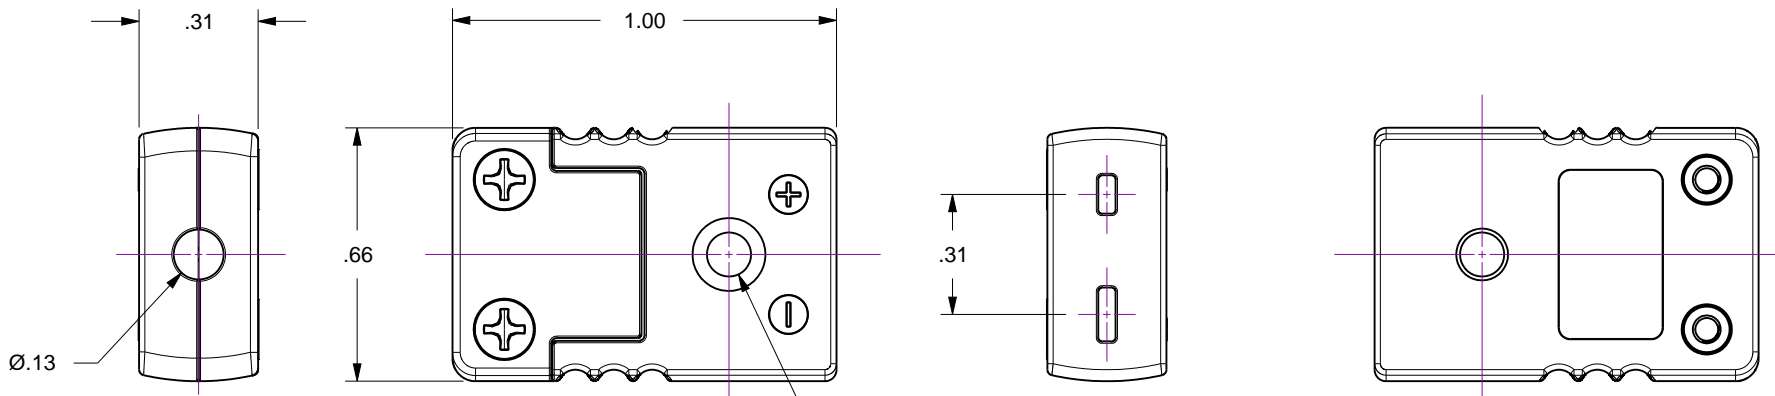

Notes

- 1. Type-K (Chromel / Alumel), Miniature female thermocouple cable connector
- 2. Glass-filled thermoset Polymer (air-service only)
- 3. Mates with Type-K Male miniature connector part number 112153 (sold separately)
- 4. Color : Yellow (ANSI standard for Type-K TC)

Rev	Description	Date

Optional
Miniature Male Connector
112153 (sold separately)

Clearance Hole for #4-40 Flat Head Screw

Accu-Glass Products Inc.
25047 Anza Drive
Valencia, CA 91355
T 818-365-4215
F 818-365-7074
www.accuglassproducts.com

Material See Individual Components	
Tolerances, unless otherwise specified	
.X ± .030	Angles ± 0.5°
.XX ± .010	Finish 63Ra
.XXX ± .005	

Title Type-K TC Miniature Connector / KAIR-MINI-F			
Drawn by Date	Ligeti 2018/02/08	No. 112152	Rev. A
Approved		Sheet	