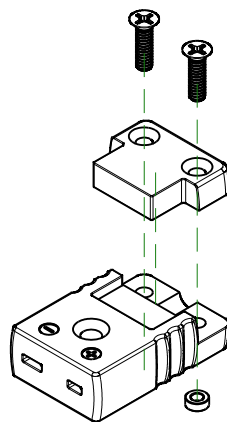

Notes

- 1. Type-K (Chromel / Alumel), Miniature female thermocouple cable connector
- 2. Glass-filled thermoset Polymer (air-service only)
- 3. Mates with Type-K Male miniature connector part number 112153 (sold separately)
- 4. Color : Yellow (ANSI standard for Type-K TC)

Rev	Description	Date

Optional
Miniature Male Connector
112153 (sold separately)

Clearance Hole for #4-40 Flat Head Screw

Accu-Glass Products Inc.
25047 Anza Drive
Valencia, CA 91355
T 818-365-4215
F 818-365-7074
www.accuglassproducts.com

Material See Individual Components	
Tolerances, unless otherwise specified	
.X ± .030	Angles ± 0.5°
.XX ± .010	Finish 63Ra
.XXX ± .005	

Title Type-K TC Miniature Connector / KAIR-MINI-F			
Drawn by Date	Ligeti 2018/02/08	No. 112152	Rev. A
Approved		Sheet	