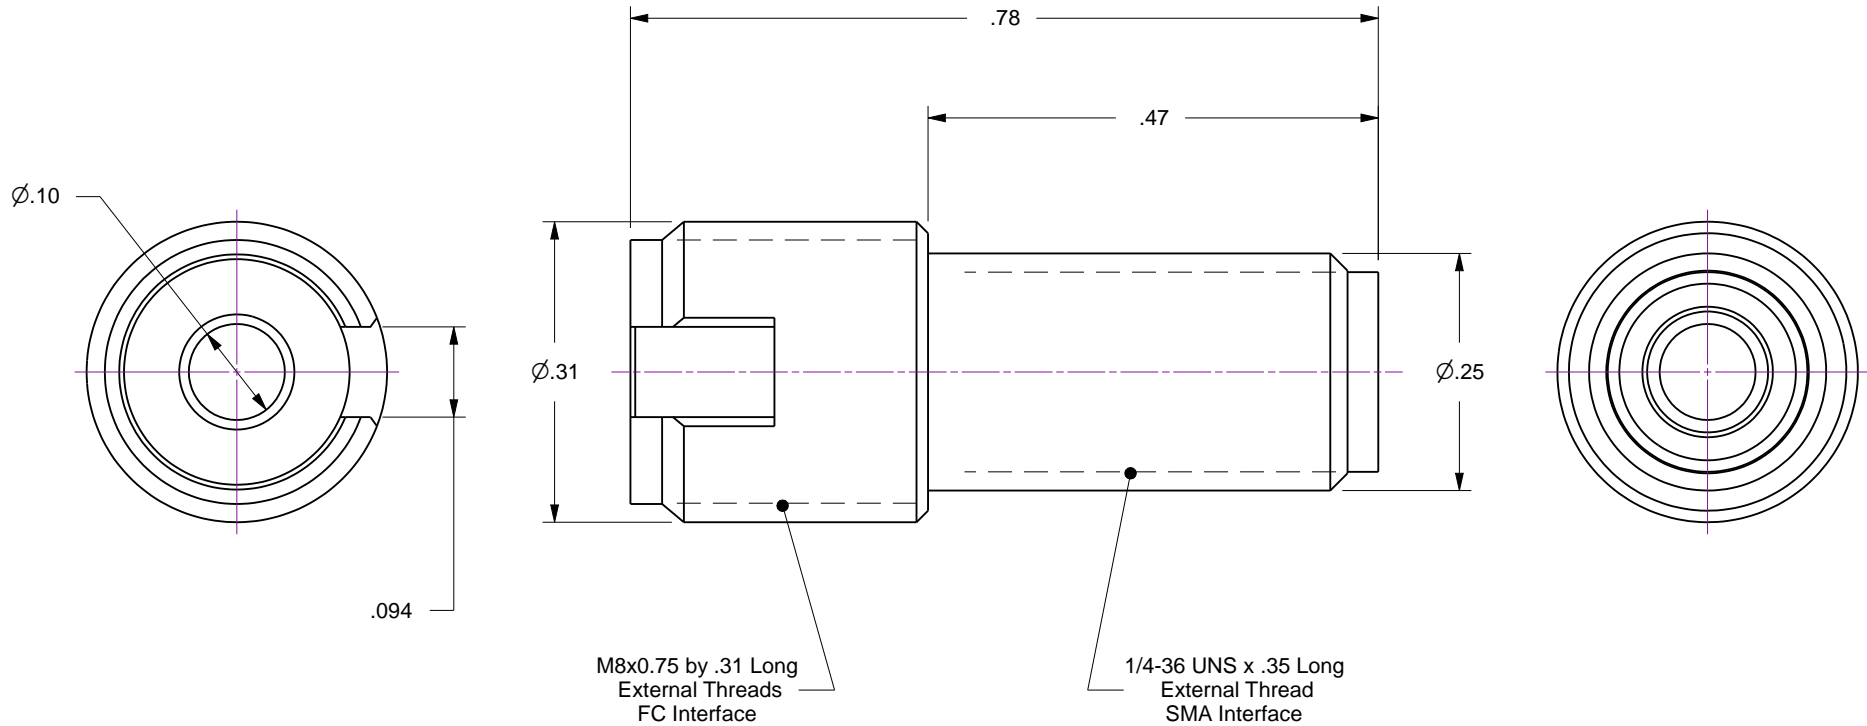

Notes

- 1. High precision SMA to FC type coaxial fiber optic adapter

Rev	Description	Date
A	Initial Release	

Accu-Glass Products Inc.
 25047 Anza Drive
 Valencia, CA 91355
 T 818-365-4215
 F 818-365-7074
 www.accuglassproducts.com

Material Stainless Steel	
Tolerances, unless otherwise specified	
.X ± .030	Angles ± 0.5°
.XX ± .010	Finish 63Ra
.XXX ± .005	

Title SMA to FC Fiber Optic Adapter, UHV			
Drawn by Farrell	Date 5/2/2016	No. 112241	Rev. A
Approved			Sheet